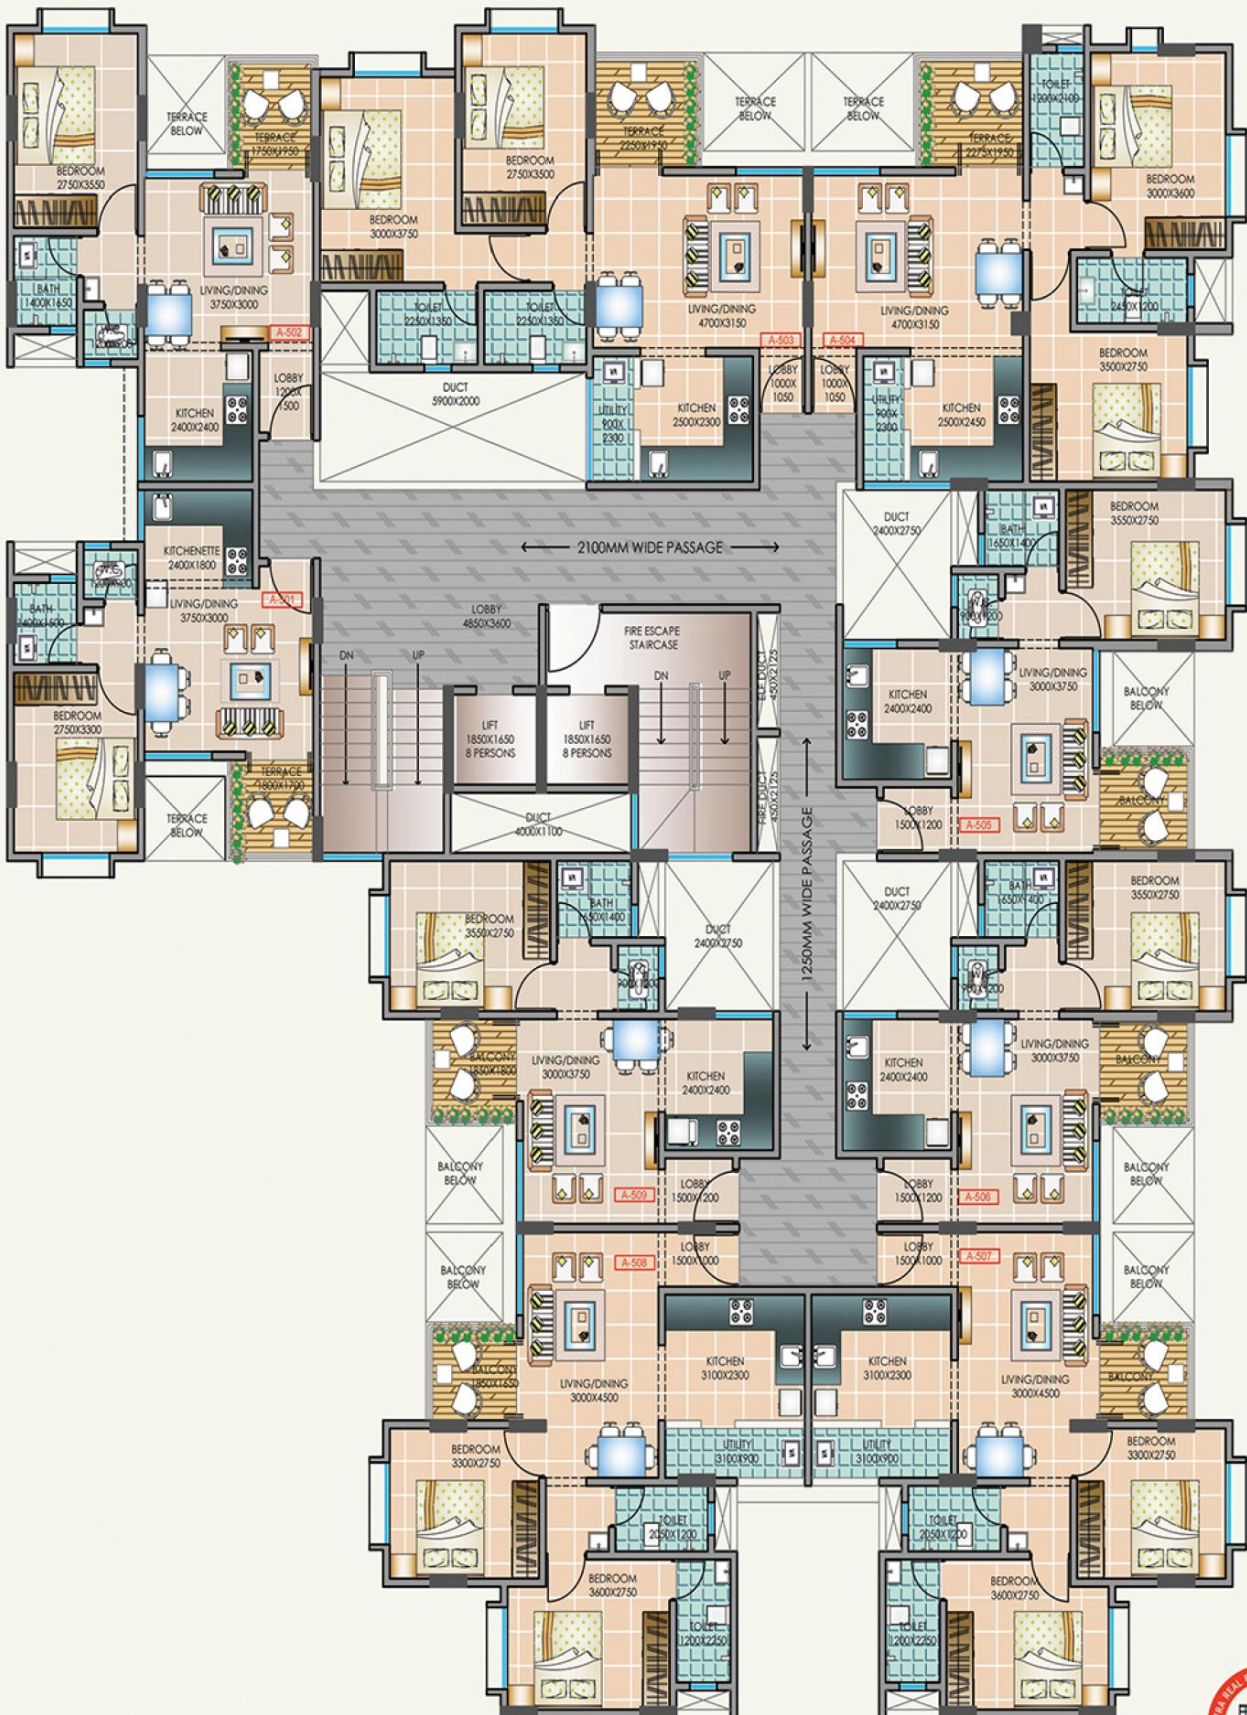

FOURTH FLOOR PLAN

OCEAN INFINITY BUILDING 'A'

**MAHA RERA NO.
P - P52800023055**