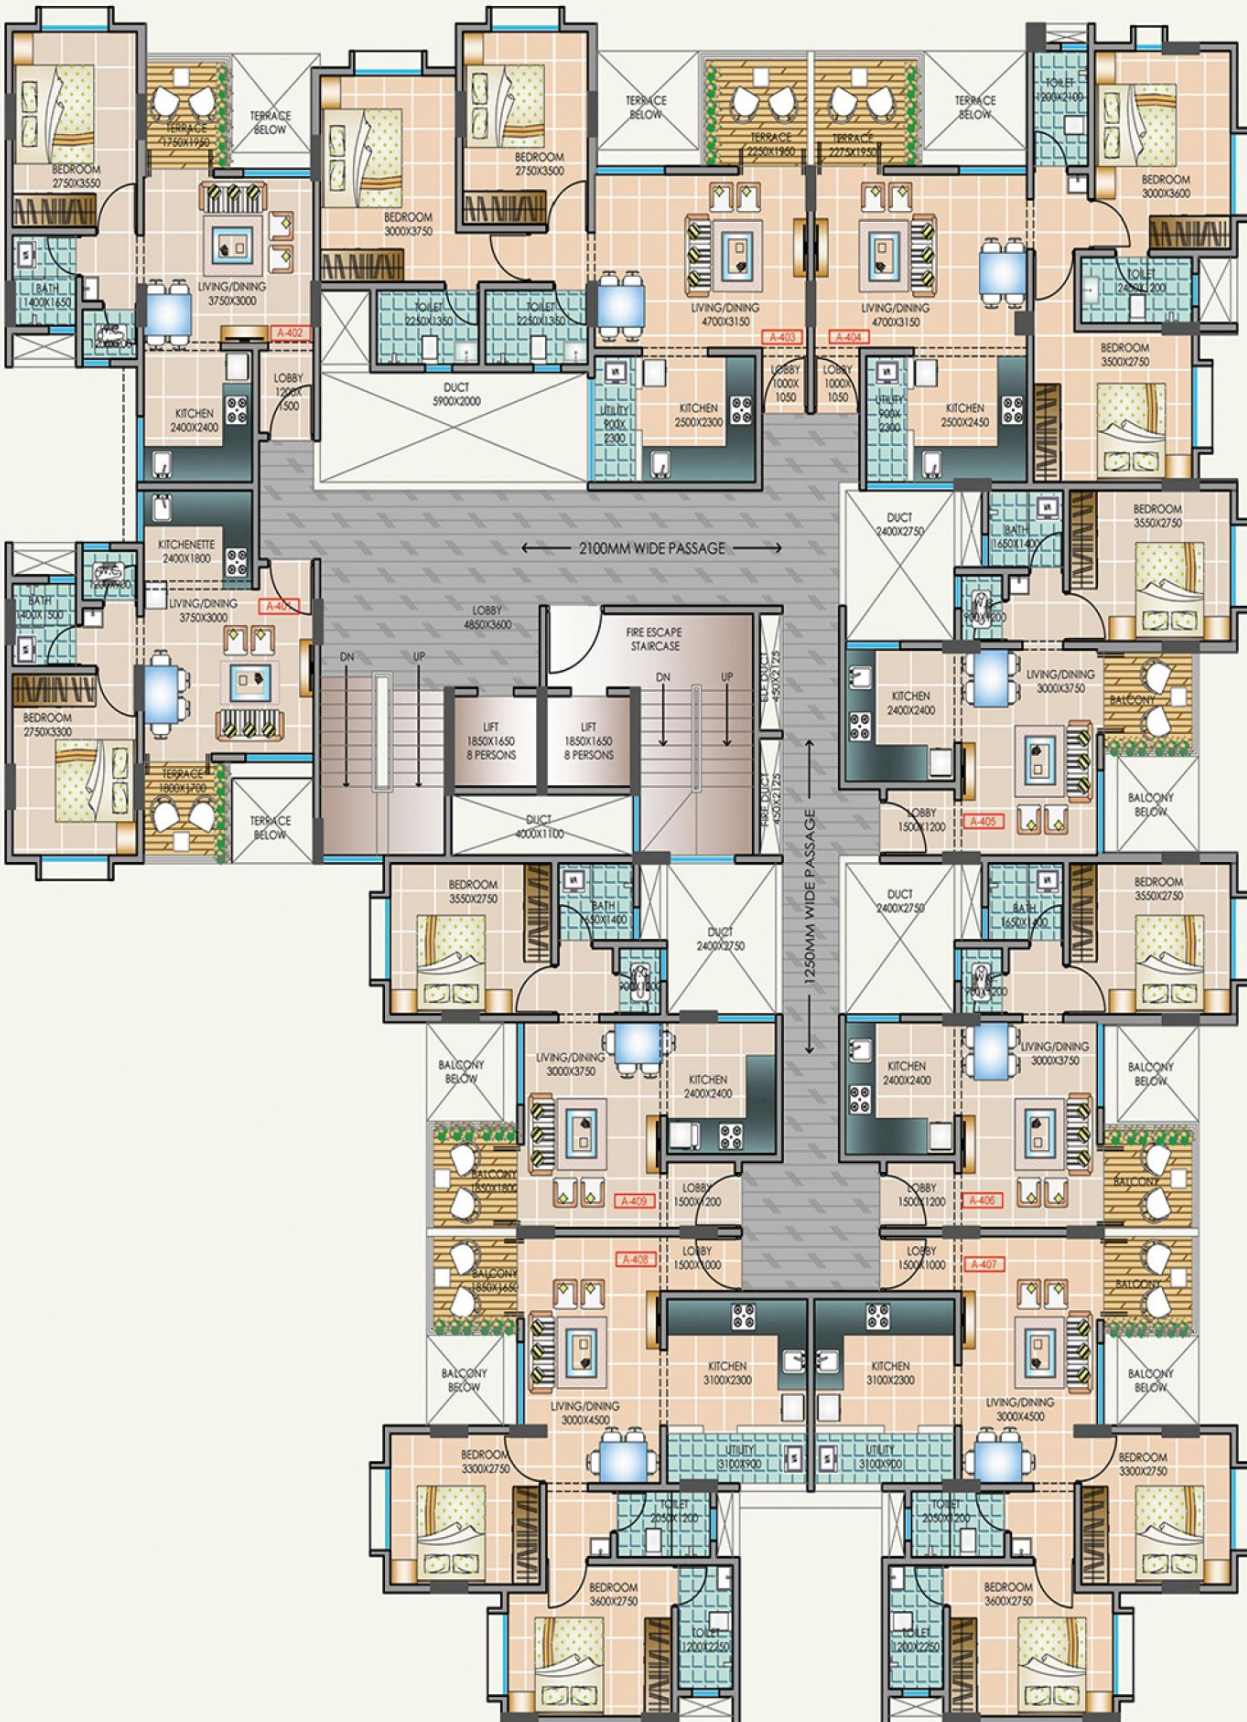

THIRD FLOOR PLAN

OCEAN INFINITY BUILDING 'A'

**MAHA RERA NO.
P - P52800023055**