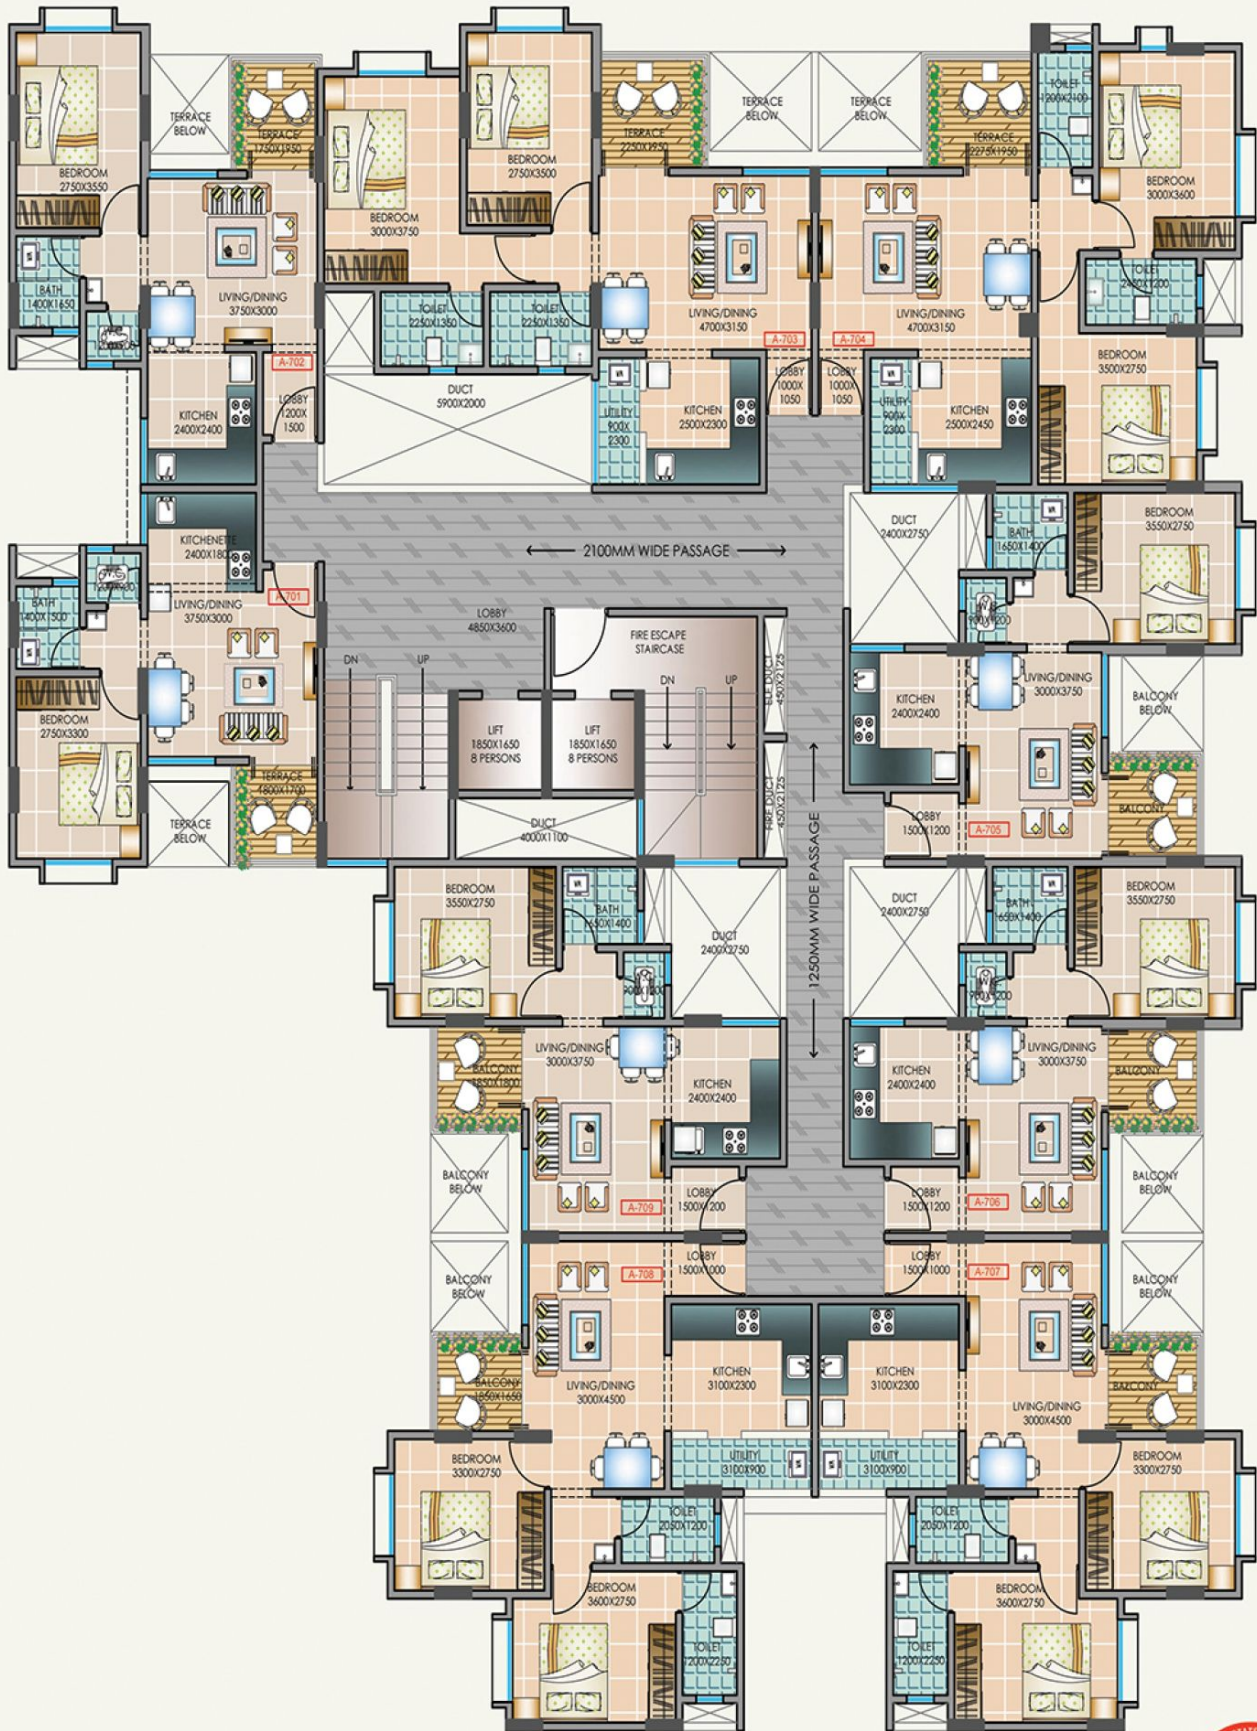

SIXTH FLOOR PLAN

OCEAN INFINITY BUILDING 'A'

**MAHA RERA NO.
P - P52800023055**