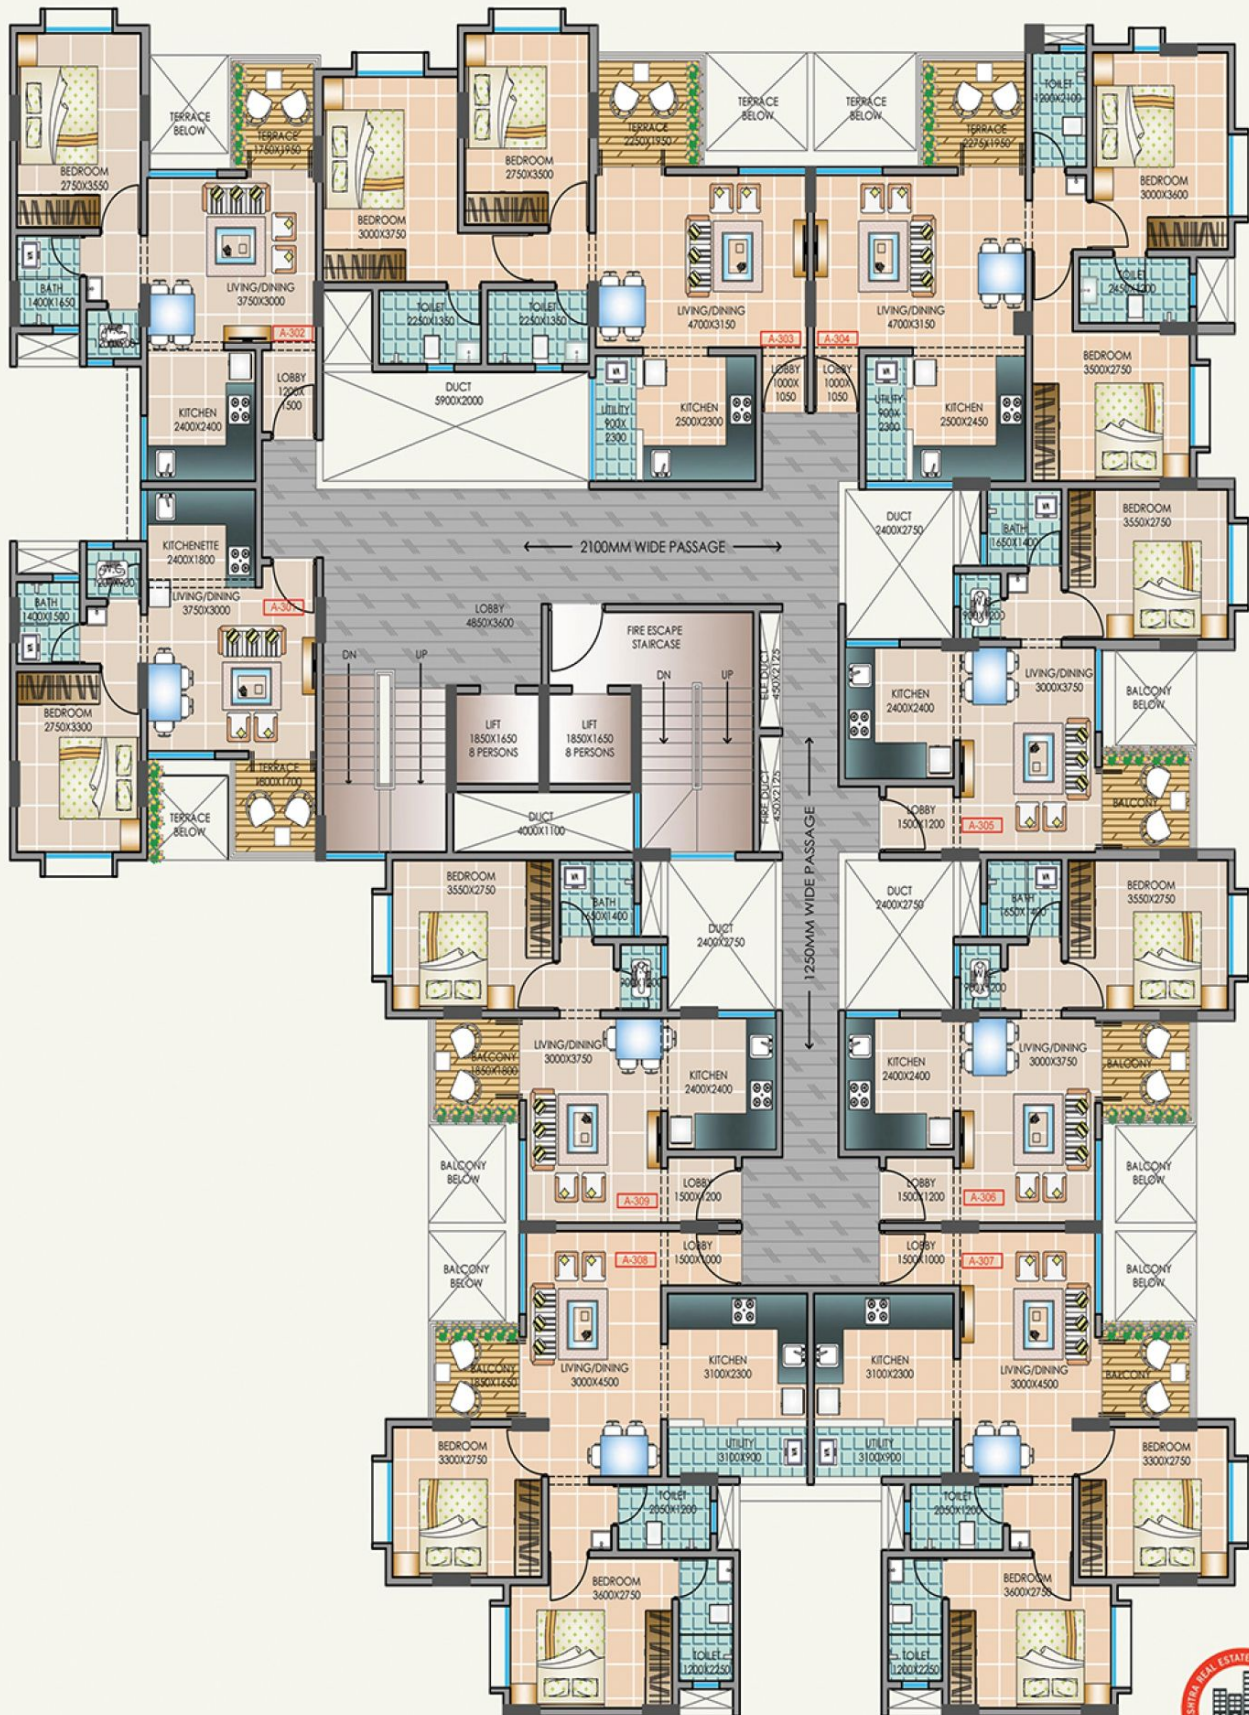

SECOND FLOOR PLAN

OCEAN INFINITY BUILDING 'A'

**MAHA RERA NO.
P - P52800023055**