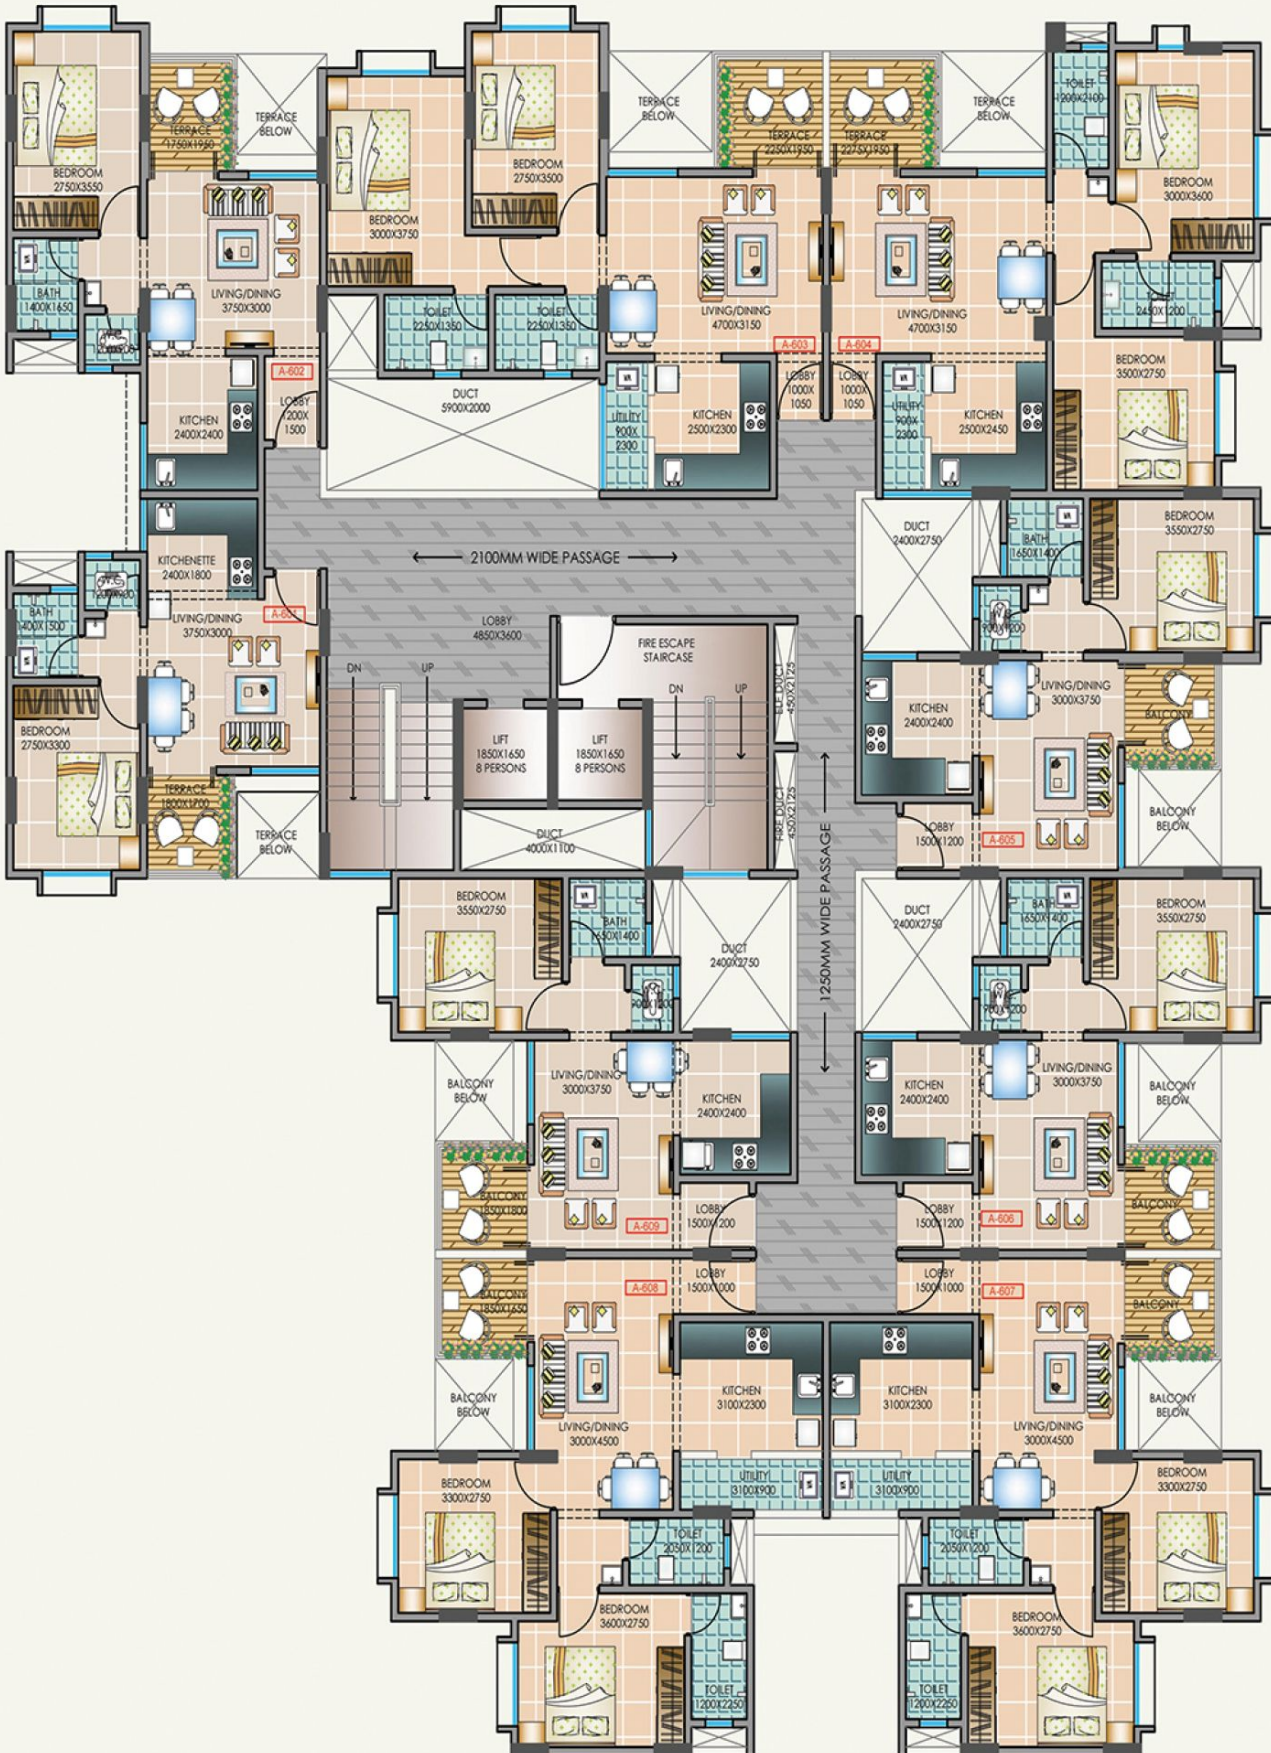

FIFTH FLOOR PLAN

OCEAN INFINITY BUILDING 'A'

**MAHA RERA NO.
P - P52800023055**